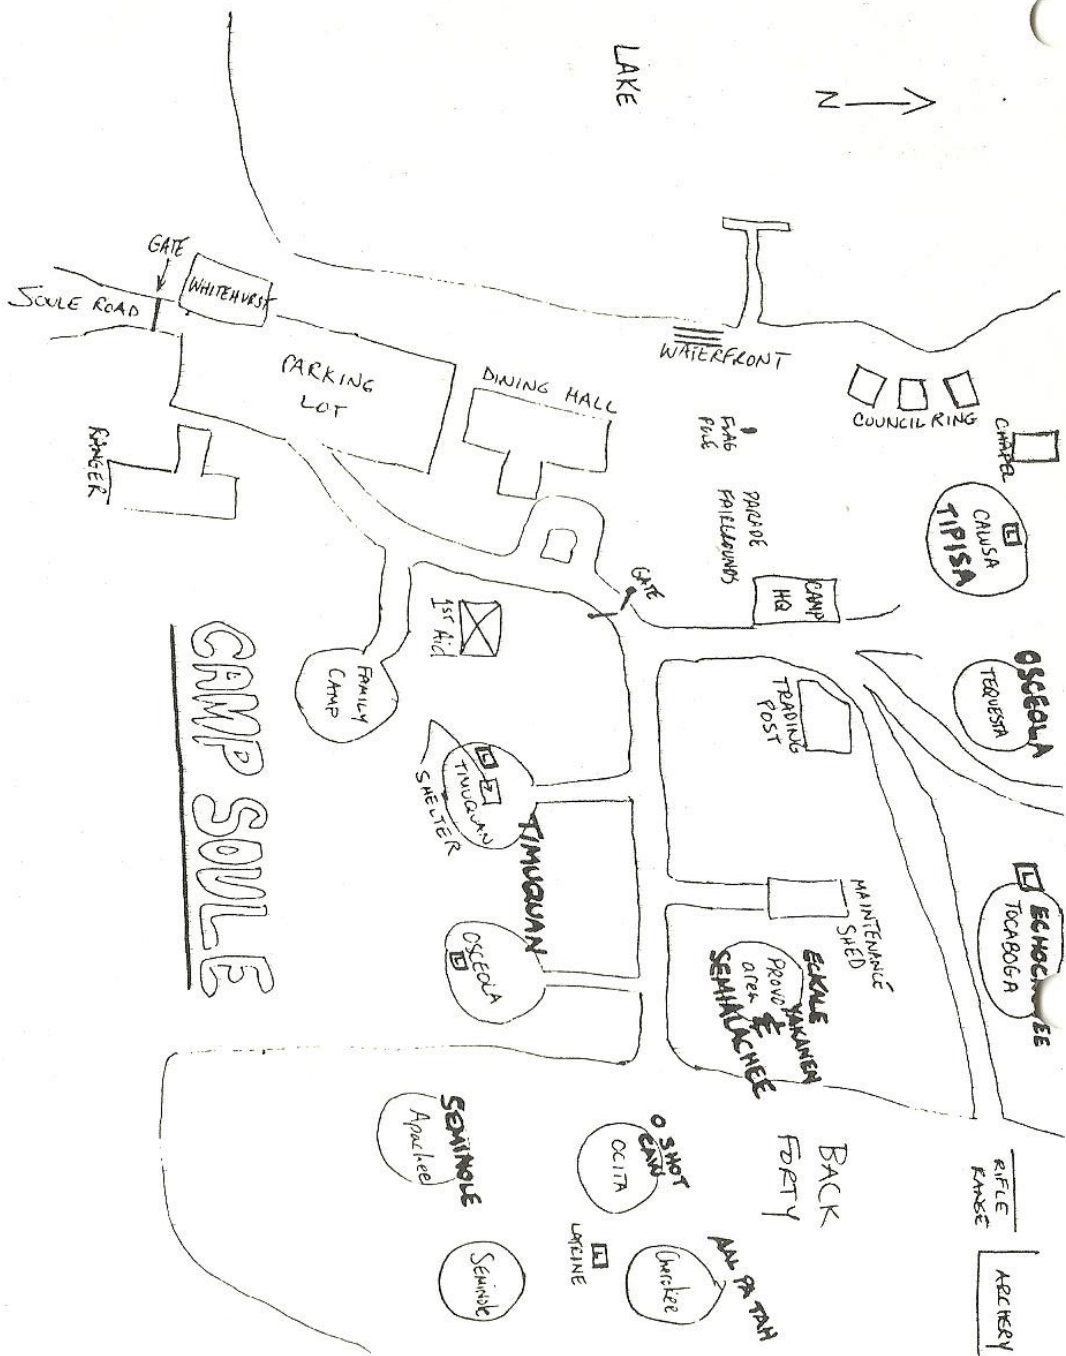

LAKE

CAMP SOULE

SCULE ROAD

GATE

WHITEVEST

RANGER

PARKING LOT

DINING HALL

WATERFRONT

Eats POLE

PACIFIC FIELDS

COUNCIL RING

CAMP HQ

OSCEOLA CAUSA TIPISA

OSCEOLA TEQUERA

ECHOCLIFFE TOCARBOGA

MAINTENANCE SHED

PROV. AREA SEMINKACHEE

BACK FORETY

RIFLE RANGE

ARCHERY

1st Aid

FAMILY CAMP

TINUCUAN SHELTER

OSCEOLA

SEMINKACHEE Apache

SEMINKACHEE

OCITA

URINE

MATT R. TAN